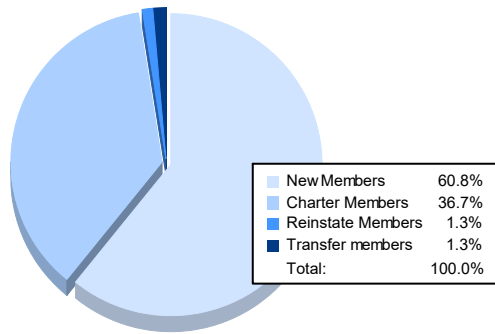

Year	New Clubs	Dropped Clubs	Gain/ Loss Clubs	New Members	Charter Members	Reinstate Members	Transfer Members	Total Member Added	Total Members Dropped	Gain/ Loss Members
2017-2018	0	0	0	38	1	3	1	43	56	-13
2018-2019	1	1	0	62	22	2	0	86	66	20
2019-2020	1	2	-1	47	22	7	4	80	82	-2
2020-2021	1	0	1	55	43	3	3	104	122	-18
2021-2022	1	0	1	48	29	1	1	79	75	4
<b>Average</b>	<b>1</b>	<b>1</b>	<b>0</b>	<b>50</b>	<b>23</b>	<b>3</b>	<b>2</b>	<b>78</b>	<b>80</b>	<b>-2</b>

### Membership Composition June 2022 Cumulative